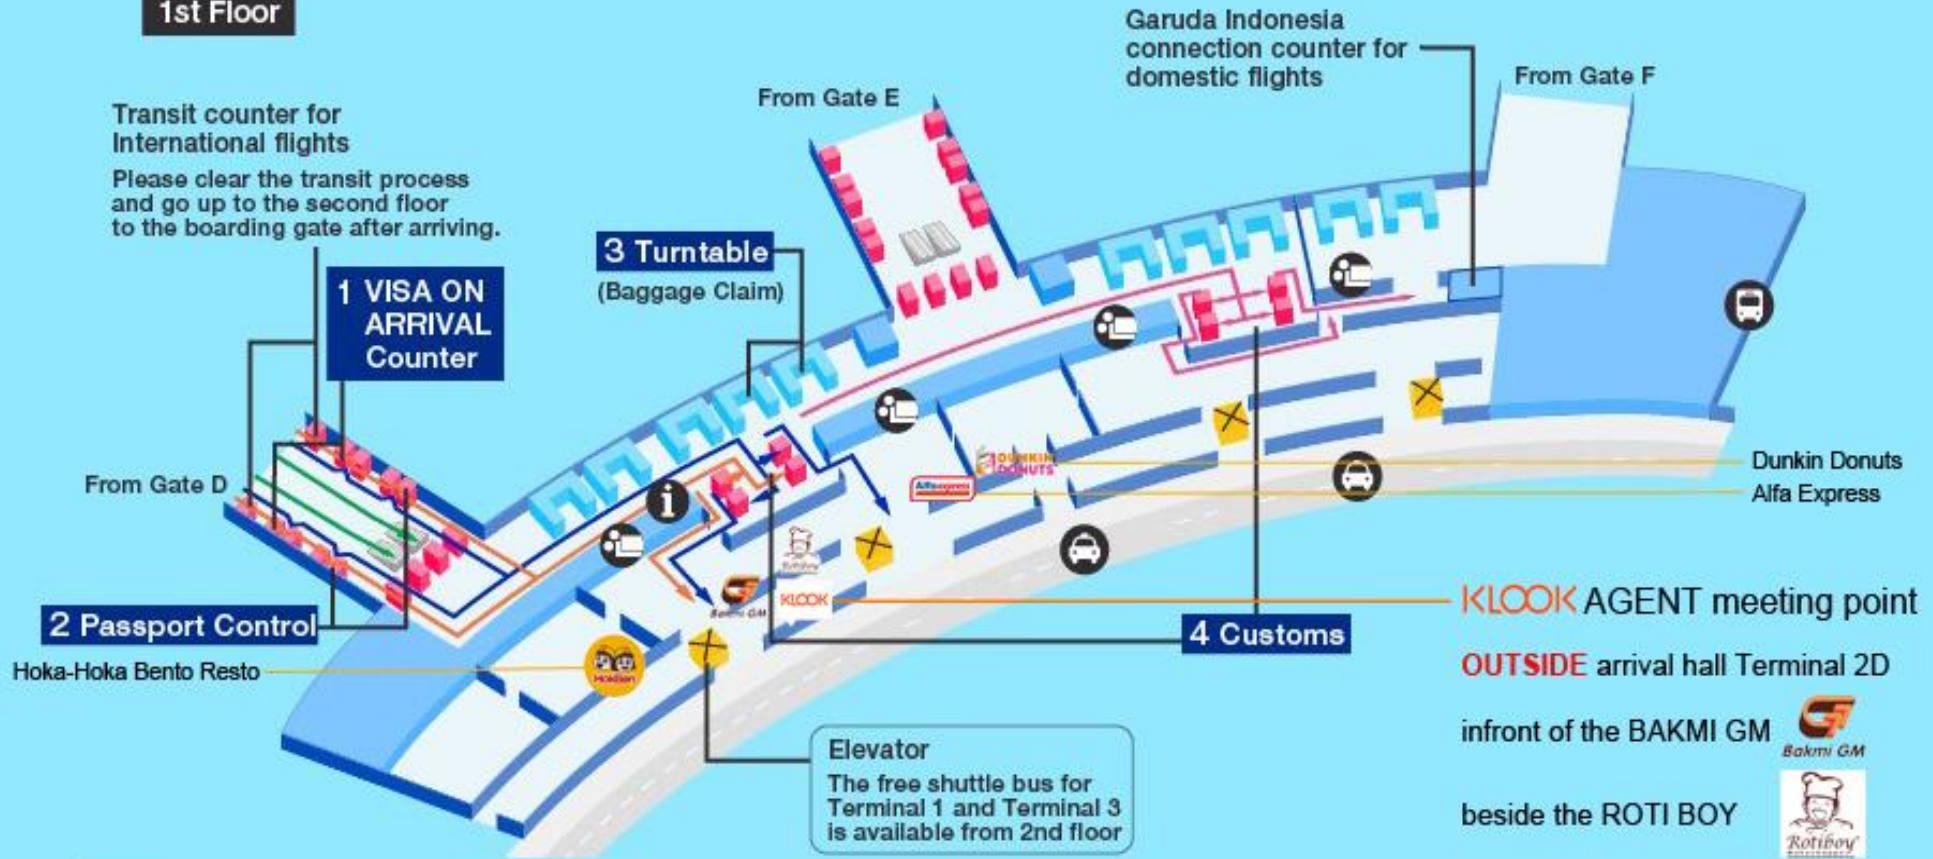

Manufacturers

Importers

Distributors and
Wholesalers

Hoteliers and
Restaurateurs

Business and Trade
Associations

Investors

Media

**Terminal 2
1st Floor**

- Elevator
- Information
- Currency exchange
- ATM
- Smoking Room
- Railway
- Monorail
- Toilet
- Nursery
- Telephone
- Coin Lockers
- Bus
- Taxi
- Boat

- Passengers arriving at Jakarta Soekamo Hatta International Airport
- Transit Passengers for International Flights departing from terminal 2
- Transit Passengers for Flights departing from terminal 1&3
- Transit Passengers for Garuda Indonesia domestic flights

Buyers Arrival Guideline

ROAD to TEI 2023

AT ICE-BSD CITY, TANGERANG - INDONESIA

Note :
ICE - Airport (Terminal 3 Soekarno - Hatta to ICE BSD ± 45 KM, Aprox 1 hour by car)

Official Hotel

**HOTEL SANTIKA PREMIERE
ICE BSD CITY ★★★★★
(0.1 KM to ICE BSD)**

**TREMBESI HOTEL ★★★★★
(5.2 KM to ICE BSD)**

Schedule Airport to Hotel

Date	Schedule							
16-Oct-23	08:00	09:00	11:00	14:00	16:00	19:00	22:00	00:00
17-Oct-23	08:00	09:00	11:00	14:00	16:00	19:00	22:00	00:00
18-Oct-23	13:00	14:00	15:00	16:00	17:00	19:00	21:00	23:00
19-Oct-23	13:30	15:00	17:00	19:00	21:00			
20-Oct-23	14:00	16:30	19:00					