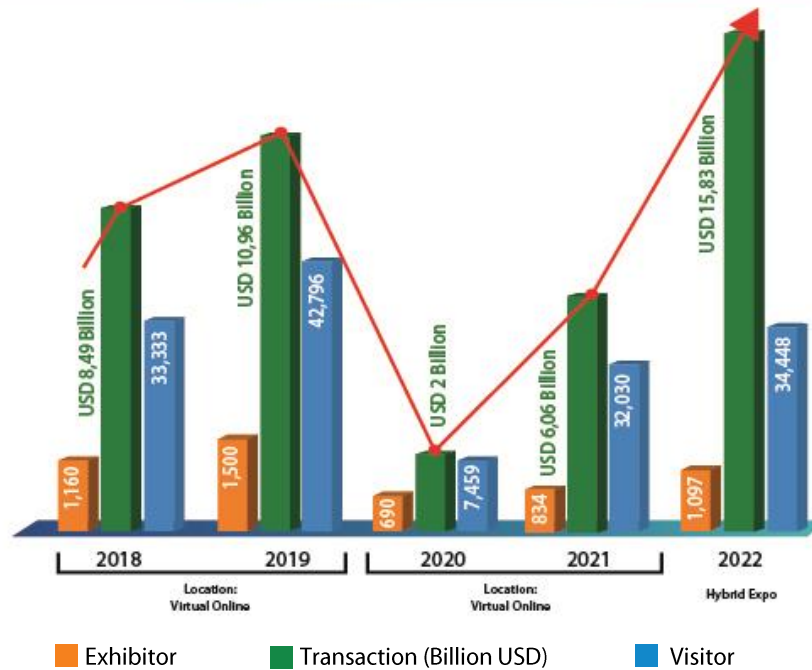

TRADE EXPO INDONESIA IN FIGURES

TEI 2018-2022 Performance

TEI 2022 Performance

29.714
Visitors

1.097
Exhibitors

USD 15,83 Billion
Total Transaction

5 TOP TRADE VALUES BY COUNTRY 2022

PRC
USD 10,78
Billion